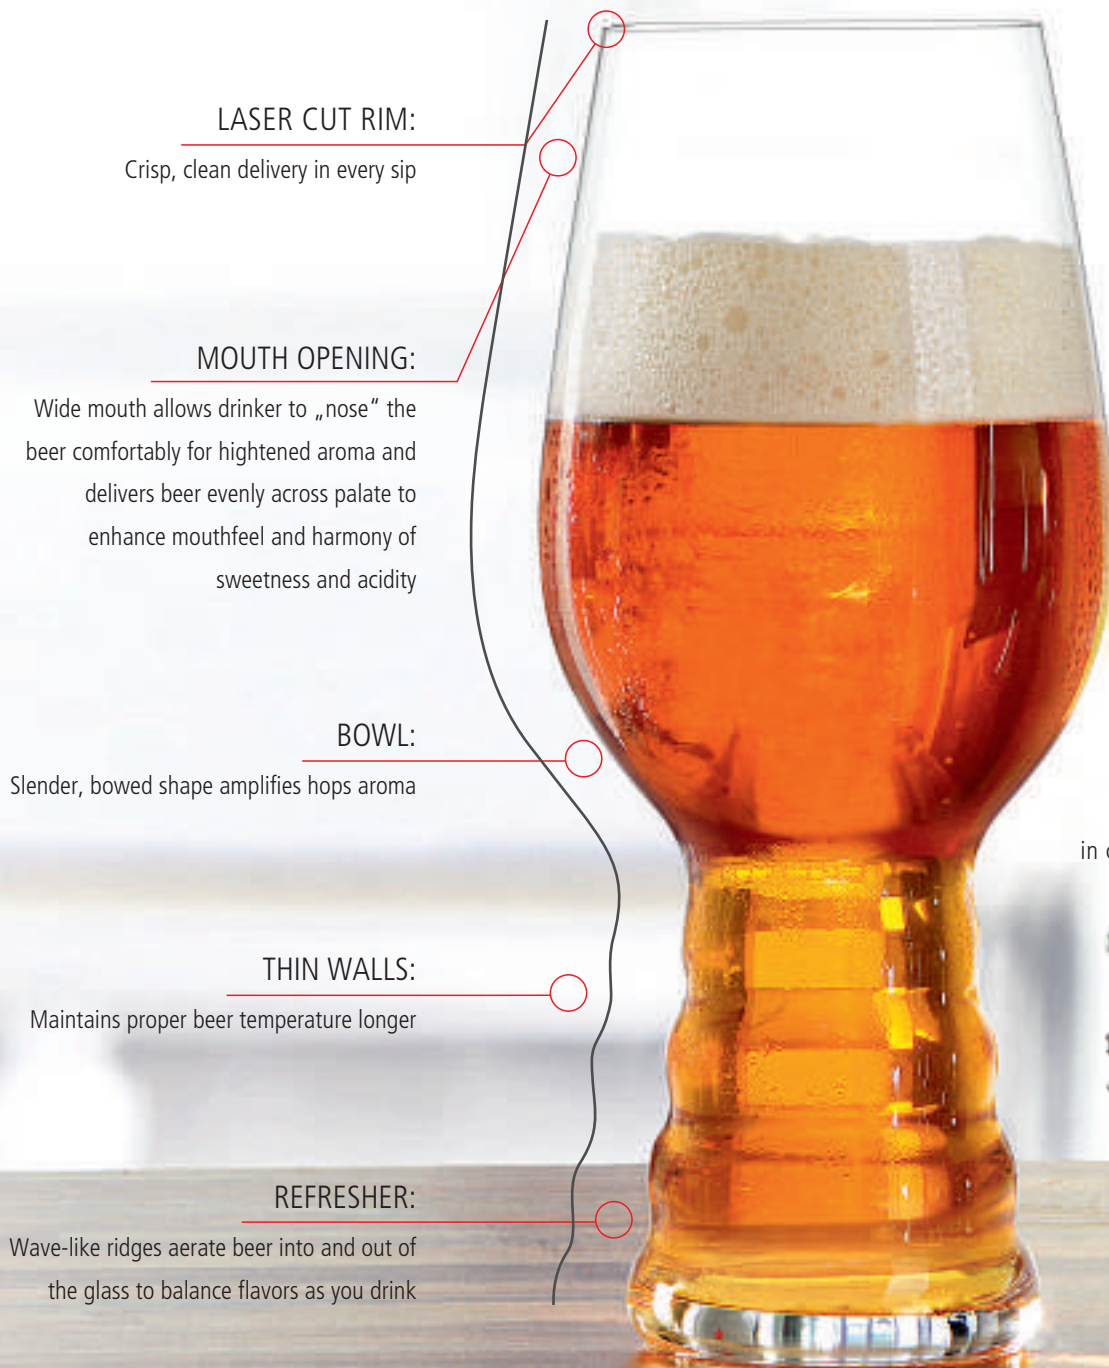

LASER CUT RIM:

Crisp, clean delivery in every sip

MOUTH OPENING:

Wide mouth allows drinker to „nose“ the beer comfortably for heightened aroma and delivers beer evenly across palate to enhance mouthfeel and harmony of sweetness and acidity

BOWL:

Slender, bowed shape amplifies hops aroma

THIN WALLS:

Maintains proper beer temperature longer

REFRESHER:

Wave-like ridges aerate beer into and out of the glass to balance flavors as you drink

in collaboration with